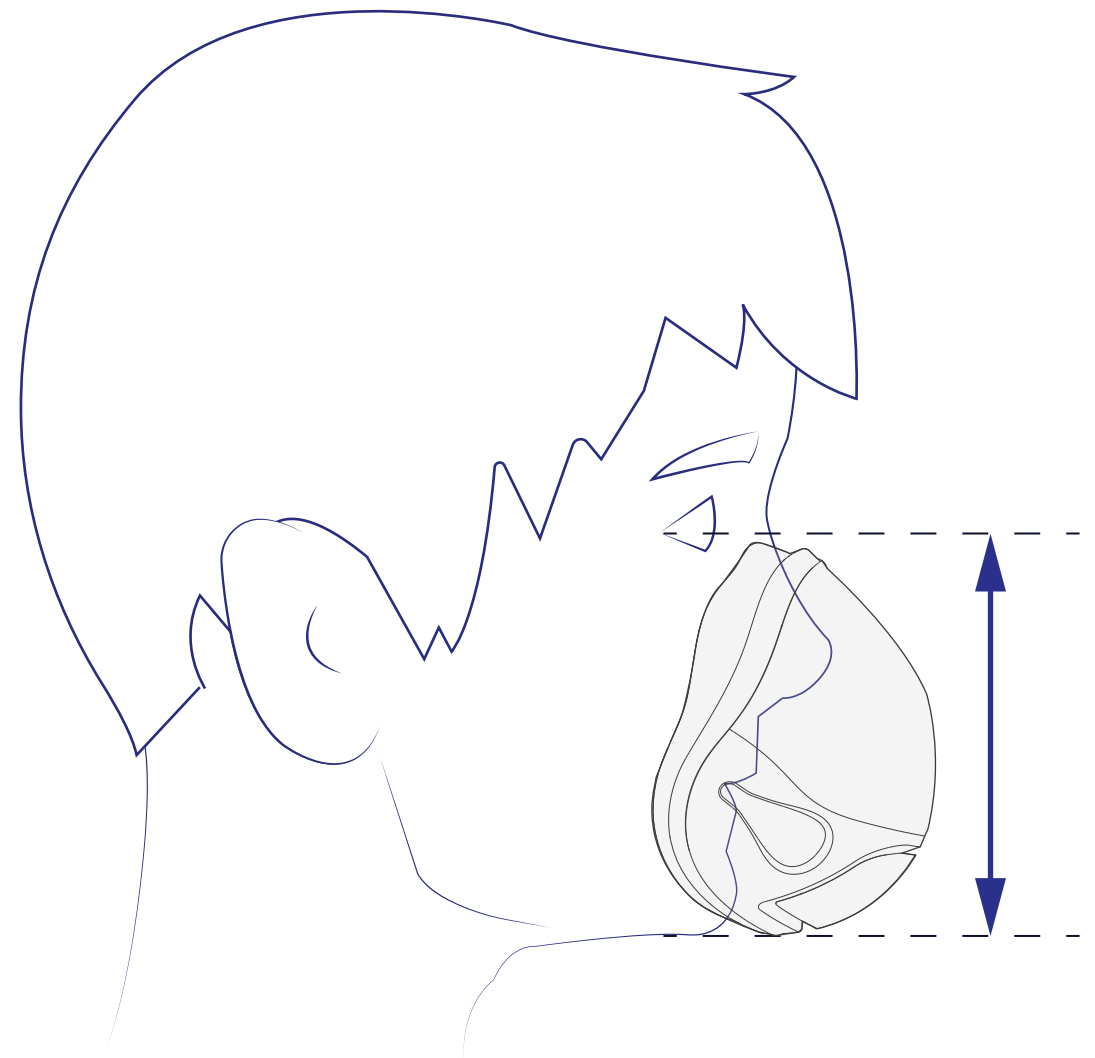

HUMIDIFLYER™
Just Plane Healthy

MASK SIZE GUIDE

Using a ruler, measure from between your eyes to the base of your chin

The HumidiFlyer is designed to fit eye-chin measurements between

105-125mm (4.1-5")

Front View

Side View

If your measurements are smaller, we recommend the HumidiFlyer Junior mask