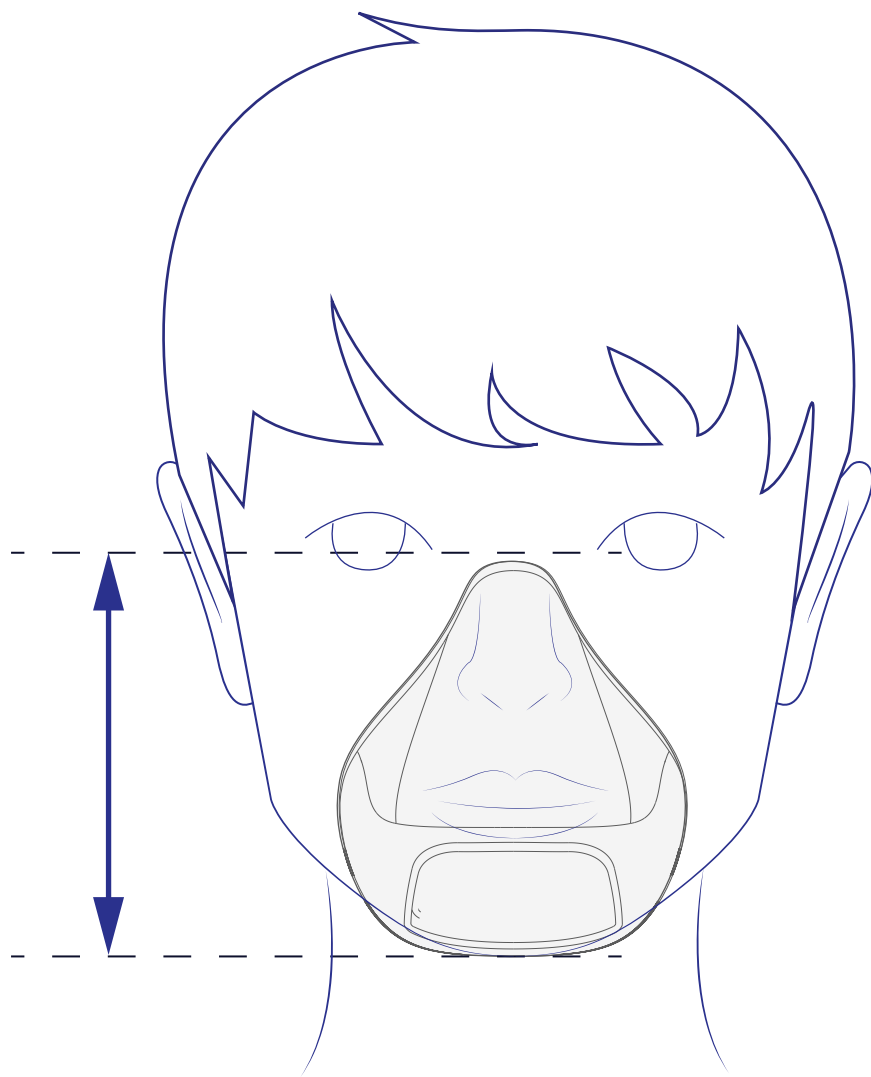

HUMIDIFLYER™
Just Plane Healthy

MASK SIZE GUIDE

Using a ruler, measure from between your eyes to the base of your chin

The HumidiFlyer is designed to fit eye-chin measurements between

105-125mm (4.1-5")

Front View

Side View

If your measurements are smaller, we recommend the HumidiFlyer Junior mask